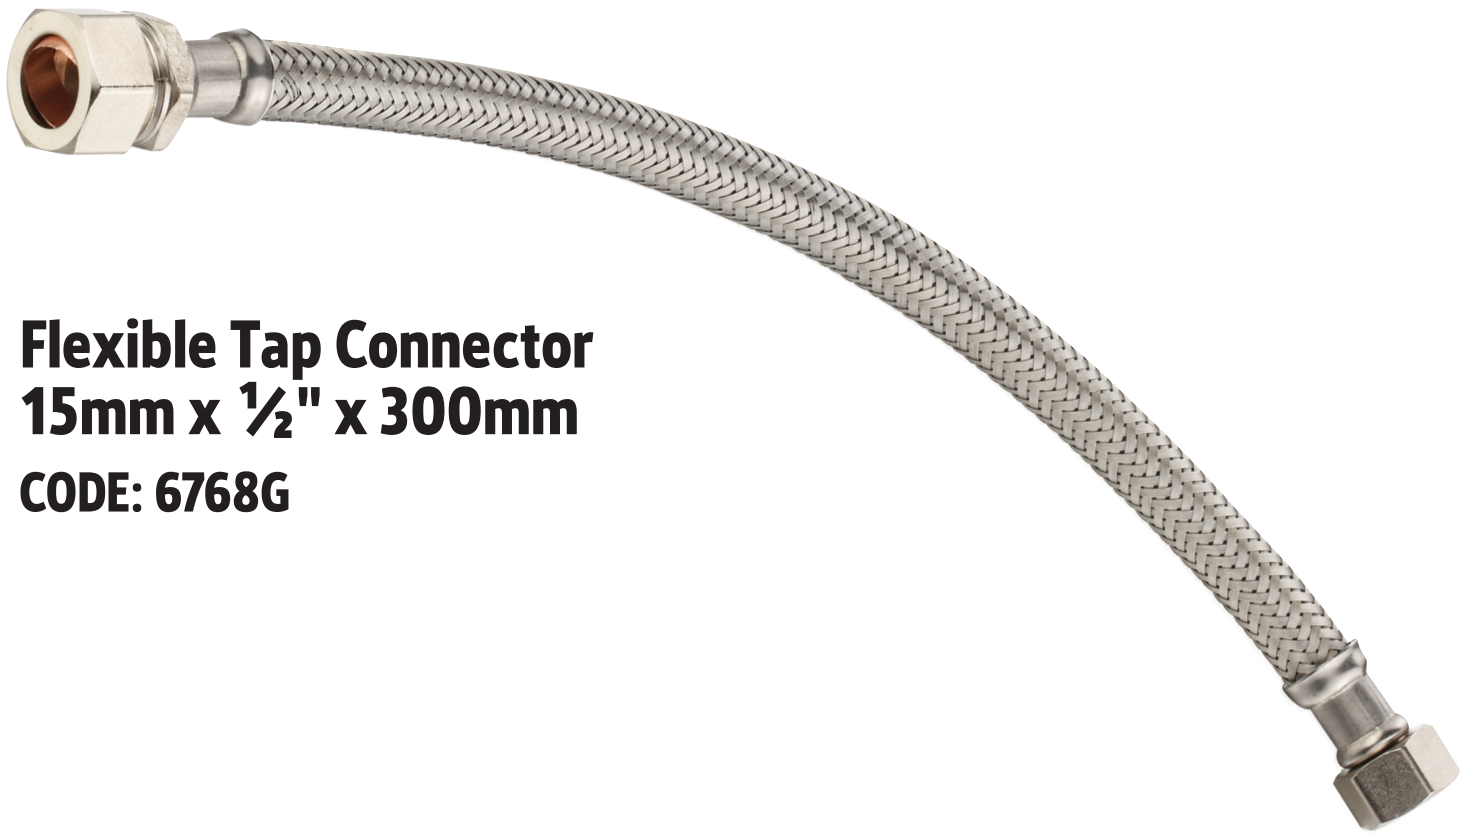

**WE DO THE PRICE CHECKING  
SO YOU DON'T HAVE TO!**

**Flexible Tap Connector  
15mm x 1/2" x 300mm**

**CODE: 6768G**

Price Checked™ applies to selected products, search Price Check at [Screwfix.com](https://www.screwfix.com) for details.  
Products marked as Price Checked are checked daily against various retailers. Prices are subject to change, at the discretion of Screwfix.