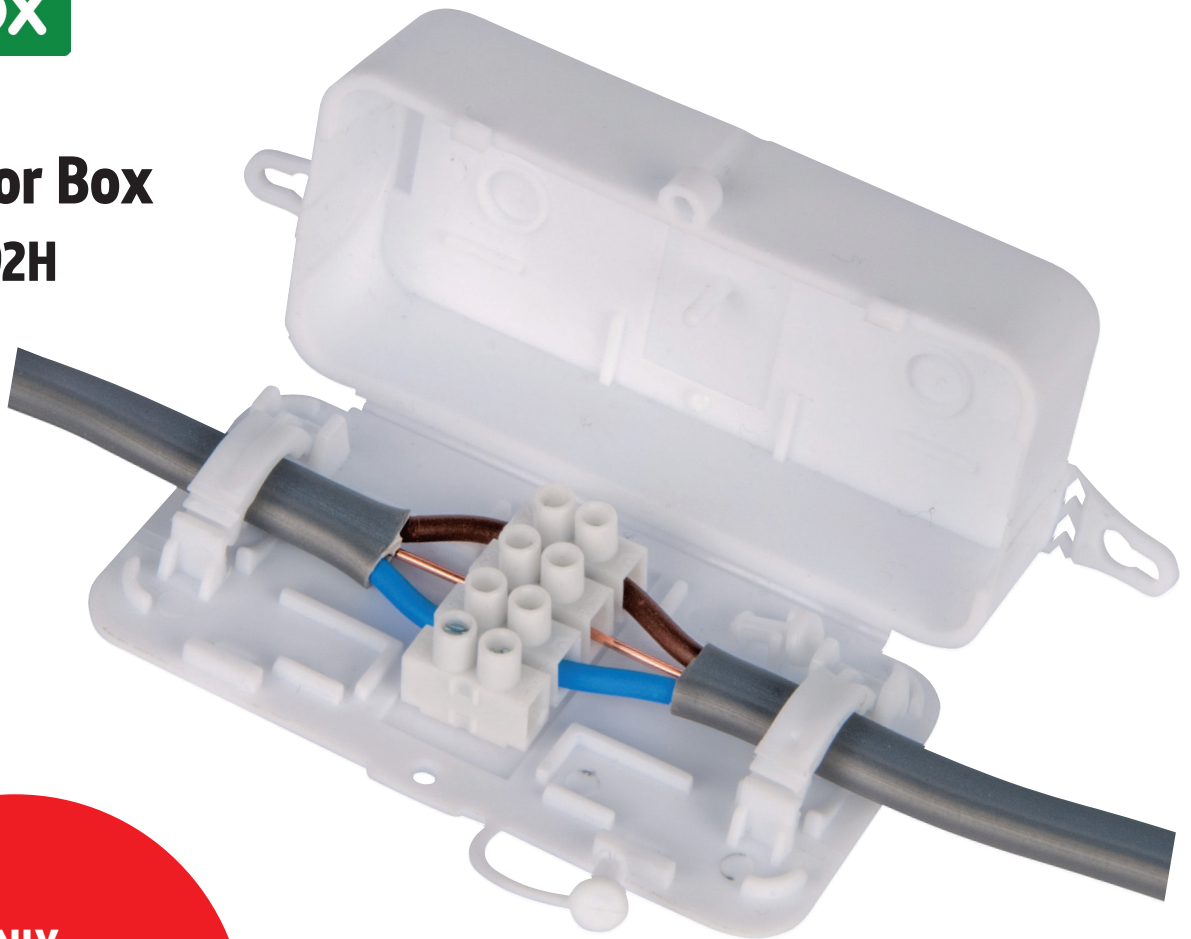

**WE DO THE PRICE CHECKING
SO YOU DON'T HAVE TO!**

**In-Line
Connector Box
CODE: 8692H**

**ONLY
99p**

Price Checked™ applies to selected products, search Price Check at [Screwfix.com](https://www.screwfix.com) for details.
Products marked as Price Checked are checked daily against various retailers. Prices are subject to change, at the discretion of Screwfix.