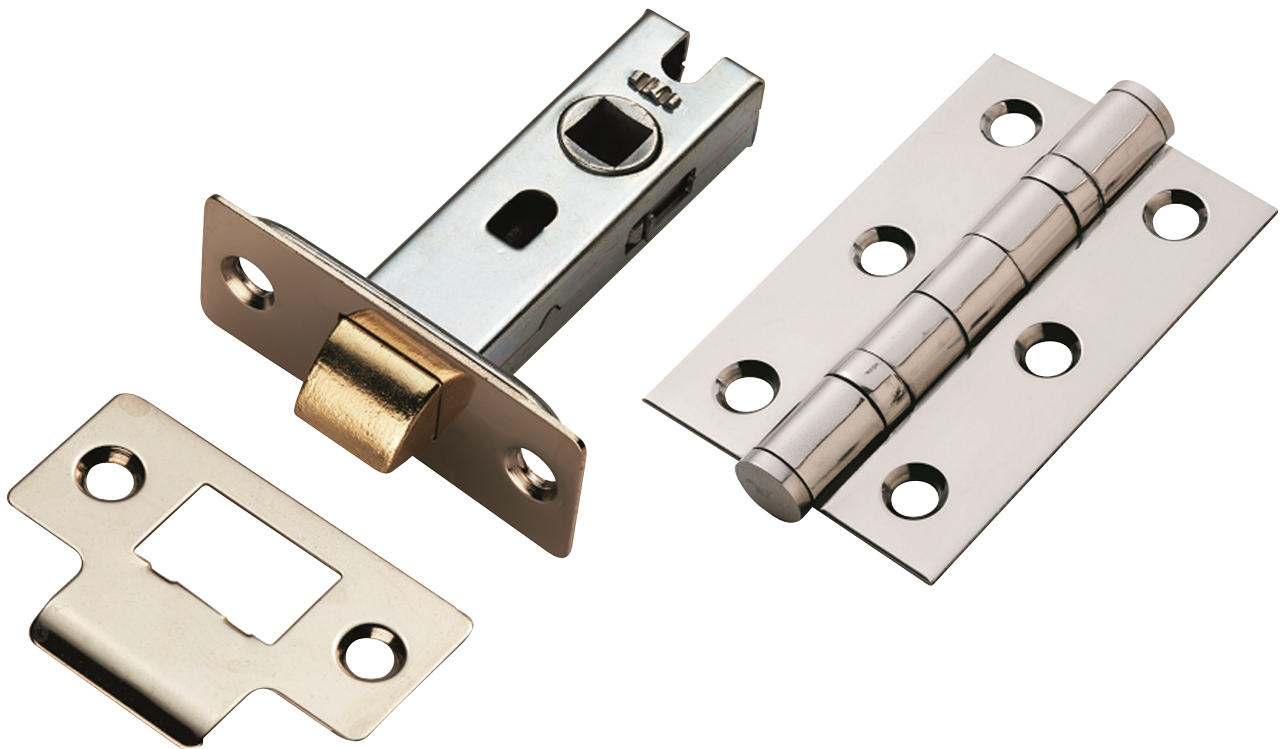

**WE DO THE PRICE CHECKING
SO YOU DON'T HAVE TO!**

**Latch Pack
Polished Chrome**

CODE: 9865H

**ONLY
£2.99**

Price Checked™ applies to selected products, search Price Check at [Screwfix.com](https://www.screwfix.com) for details.
Products marked as Price Checked are checked daily against various retailers. Prices are subject to change, at the discretion of Screwfix.